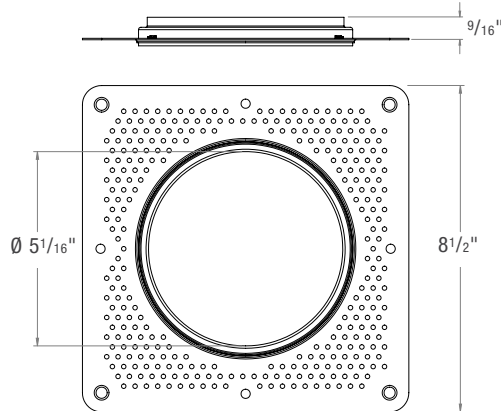

### ED5-R-TL

Round Trimless Mudplate

For use with AIC, ANC, SNIC housings only.

### ED5-S-TL

Square Trimless Mudplate

For use with AIC, ANC, SNIC housings only.