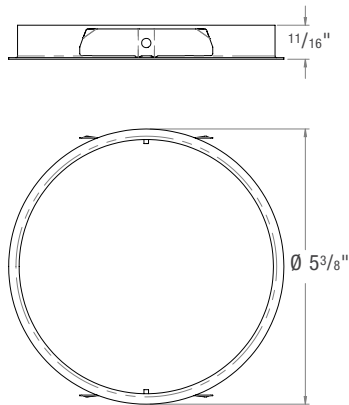

**ED5-S-FMA**  
Square Flush Mount Adapter

**ED5-TC1**  
Thick Ceiling Adapter  
For ceilings 1 1/16" to 1 1/4"

**ED5-TC2**  
Thick Ceiling Adapter  
For ceilings 1 5/16" to 2"