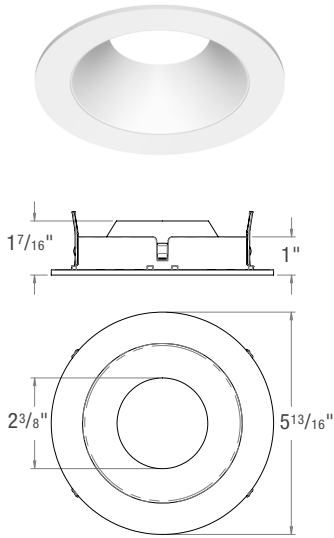

**ECO 5"
SHALLOW PLENUM**

PROJECT: _____

TYPE: _____

NOTE: _____

SPEC-00273 NEW ECO, 5" SP, V-3.1, UPDATED 05/19/2023

ED5SNIC

TRIM STYLES

ED5-RFST
Round Fixed Standard