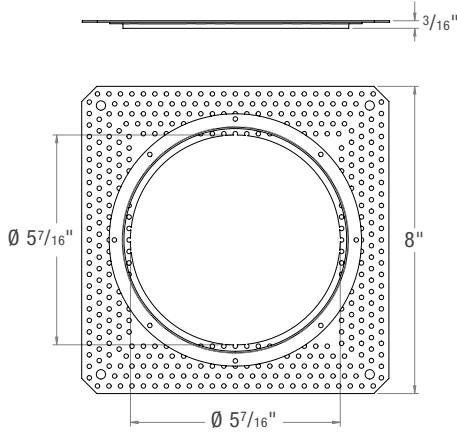

**ECO 5"  
SHALLOW PLENUM**

PROJECT: \_\_\_\_\_

TYPE: \_\_\_\_\_

NOTE: \_\_\_\_\_

SPEC-00273 NEW ECO, 5" SP, V-3.1, UPDATED 05/19/2023

ED5SNIC

**TRIM ACCESSORIES**

**ED5-R-FMA**  
Round Flush Mount Adapter