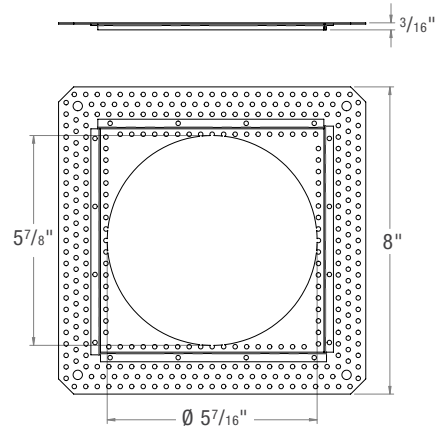

**ECO 5"  
SHALLOW PLENUM**

PROJECT: \_\_\_\_\_

TYPE: \_\_\_\_\_

NOTE: \_\_\_\_\_

SPEC-00273 NEW ECO, 5" SP, V-3.1, UPDATED 05/19/2023

ED5SNIC

**TRIM ACCESSORIES**

**ED5-R-FMA**  
Round Flush Mount Adapter