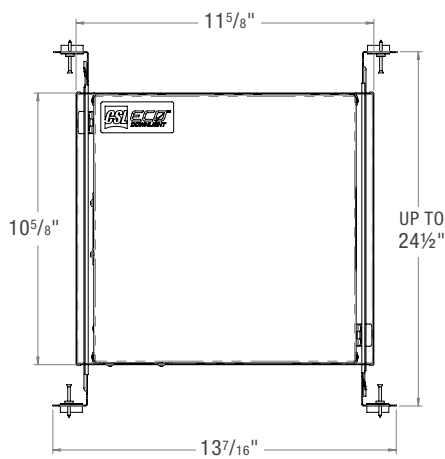

**ECO 5"
SHALLOW PLENUM**

PROJECT: _____

TYPE: _____

NOTE: _____

SPEC-00273 NEW ECO, 5" SP, V-3.1, UPDATED 05/19/2023

ED5SNIC

HOUSING AND LIGHT ENGINE LINE DRAWINGS

ED5SNIC
ECO 5" SHALLOW PLENUM