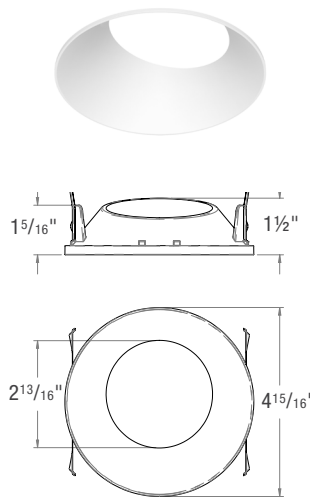

**ECO 5"
SHALLOW PLENUM**

PROJECT: _____

TYPE: _____

NOTE: _____

SPEC-00273 NEW ECO, 5" SP, V-3.1, UPDATED 05/19/2023

ED5SNIC

TRIM STYLES