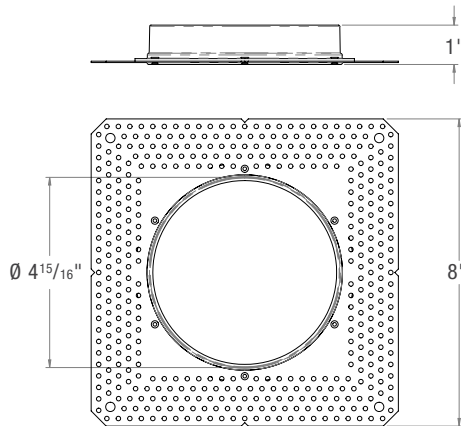

ECO 5" SHALLOW PLENUM

PROJECT: _____

TYPE: _____

NOTE: _____

SPEC-00273 NEW ECO, 5" SP, V-3.1, UPDATED 05/19/2023

ED5SNIC

TRIM ACCESSORIES

ED5-R-TL

Round Trimless Mudplate

For use with AIC, ANC, SNIC housings only.