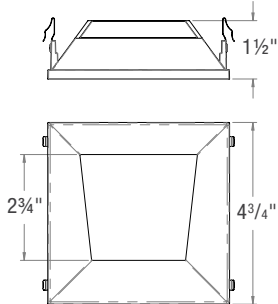

**ED5-SFST**  
Square Fixed Standard

**ED5-SFTL**  
Square Fixed Trimless  
Trimless Style for use with SNIC models only.

**ED5-SFWL**  
Square Wet Location

**ED5-SAST**  
Square Adjustable Standard  
Adjustable trim styles for use with adjustable AIC and ANC models only.