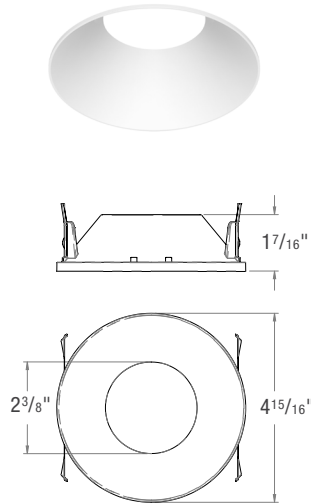

**ECO 5"  
SHALLOW PLENUM**

PROJECT: \_\_\_\_\_

TYPE: \_\_\_\_\_

NOTE: \_\_\_\_\_

SPEC-00273 NEW ECO, 5" SP, V-3.1, UPDATED 05/19/2023

ED5SNIC

**TRIM STYLES**

**ED5-RFST**  
Round Fixed Standard