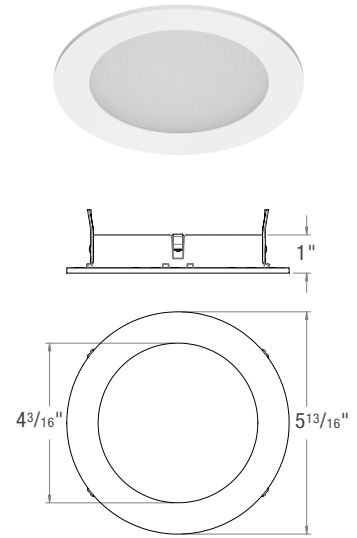

ED5-RFWL
Round Wet Location