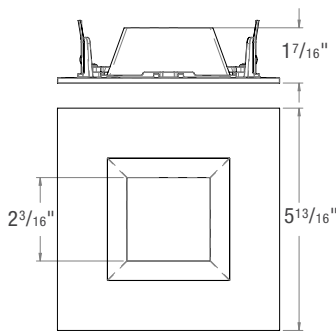

**ED5-SFST**  
Square Fixed Standard

**ED5-SFTL**  
Square Fixed Trimless  
Trimless Style for use with SNIC models only.

**ED5-SFWL**  
Square Wet Location

**ED5-SAST**  
Square Adjustable Standard  
Adjustable trim styles for use with adjustable AIC and ANC models only.