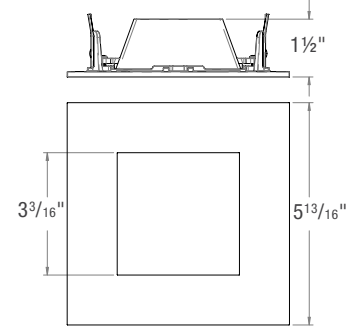

**ECO 5"
SHALLOW PLENUM**

PROJECT: _____

TYPE: _____

NOTE: _____

SPEC-00273 NEW ECO, 5" SP, V-3.1, UPDATED 05/19/2023

ED5SNIC

TRIM STYLES