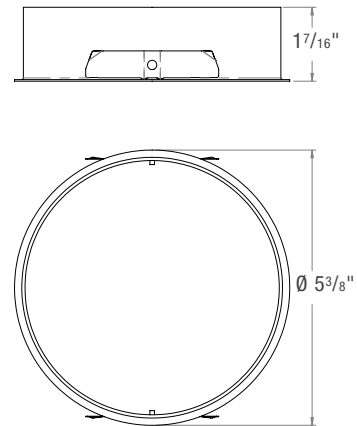

**ECO 5"
SHALLOW PLENUM**

PROJECT: _____

TYPE: _____

NOTE: _____

SPEC-00273 NEW ECO, 5" SP, V-3.1, UPDATED 05/19/2023

ED5SNIC

TRIM ACCESSORIES