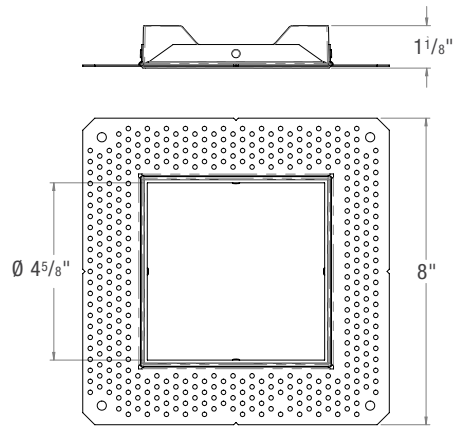

ED5-TC2
Thick Ceiling Adapter
For ceilings 1 5/16" to 2"

ED5-S-TL

Square Trimless Mudplate

For use with AIC, ANC, SNIC housings only.