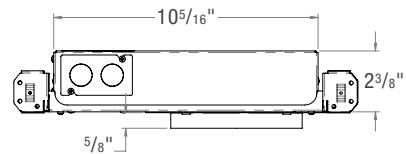

HOUSING AND LIGHT ENGINE LINE DRAWINGS

ED5SNIC
ECO 5" SHALLOW PLENUM