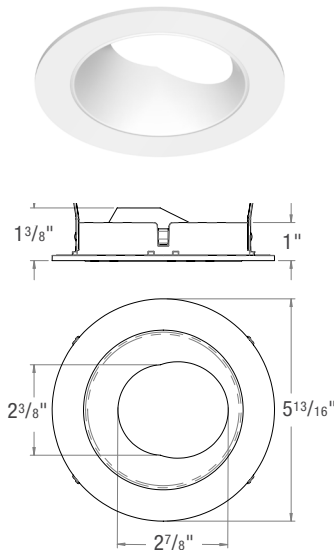

ED5-RAST
Round Adjustable Standard
Adjustable trim styles for use
with adjustable AIC and ANC models only.