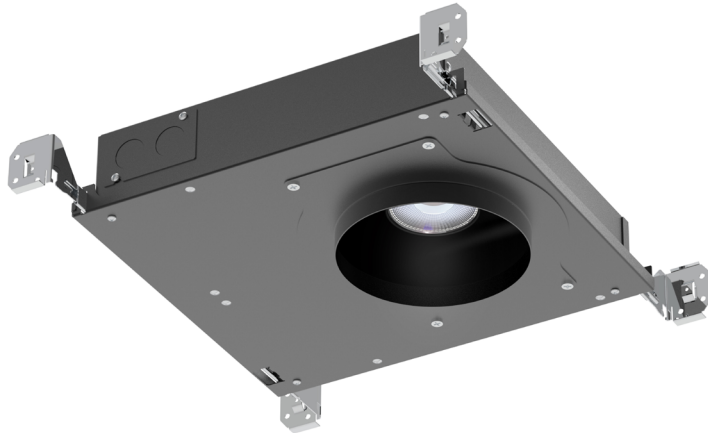

## ECO 5" SHALLOW PLENUM

PROJECT: \_\_\_\_\_

TYPE: \_\_\_\_\_

NOTE: \_\_\_\_\_

SPEC-00273 NEW ECO, 5" SP, V-3.1, UPDATED 05/19/2023

ED5SNIC

- The Overachiever, recessed downlight system
- Silent Vu™ Optic Technology provides exceptional light performance with minimal glare
- Installs in low plenum spaces