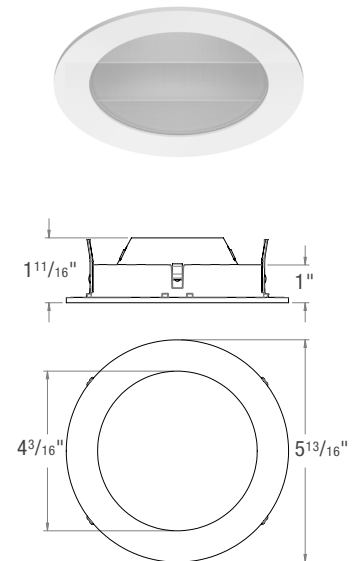

**ED5-RFTL**  
Round Fixed Trimless

**ED5-RFWL**  
Round Wet Location

**ED5-RAST**  
Round Adjustable Standard  
Adjustable trim styles for use  
with adjustable AIC and ANC models only.

**ED5-RATL**  
Round Adjustable Trimless  
Adjustable trim styles for use  
with adjustable AIC and ANC models only.