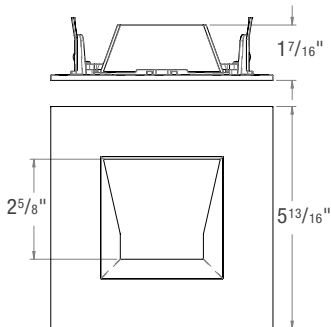

**ED5-SFST**  
Square Fixed Standard

**ED5-SFTL**  
Square Fixed Trimless  
Trimless Style for use with SNIC models only.

**ED5-SFWL**  
Square Wet Location

**ED5-SAST**  
Square Adjustable Standard  
Adjustable trim styles for use with adjustable AIC and ANC models only.