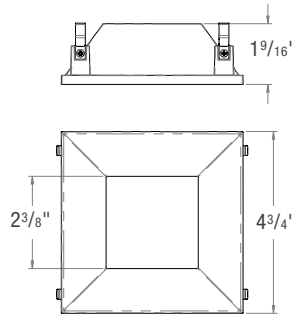

**ED5-SFST**  
Square Fixed Standard

**ED5-SFTL**  
Square Fixed Trimless  
Trimless Style for use with SNIC models only.

**ED5-SFWL**  
Square Wet Location

**ED5-SAST**  
Square Adjustable Standard  
Adjustable trim styles for use with adjustable AIC and ANC models only.