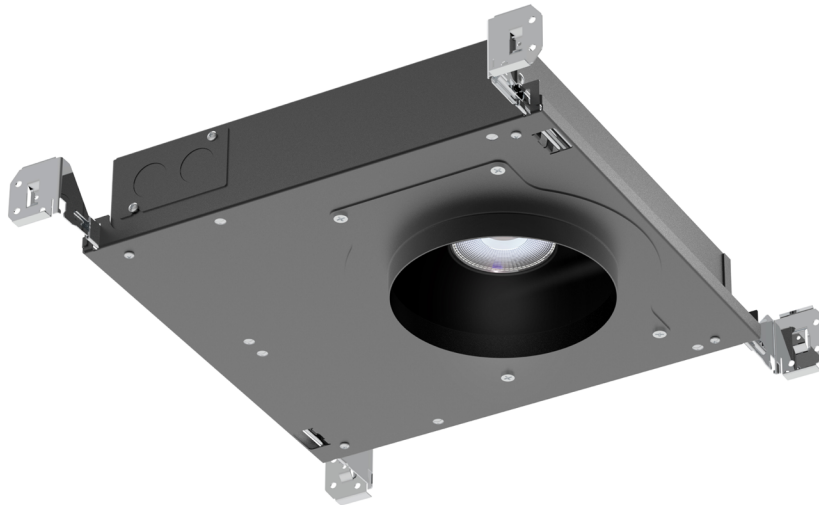

**ECO 5"  
SHALLOW PLENUM**

PROJECT: \_\_\_\_\_

TYPE: \_\_\_\_\_

NOTE: \_\_\_\_\_

SPEC-00273 NEW ECO, 5" SP, V-3.1, UPDATED 05/19/2023

ED5SNIC

**HOUSING AND LIGHT ENGINE LINE DRAWINGS**

ED5SNIC  
ECO 5" SHALLOW PLENUM