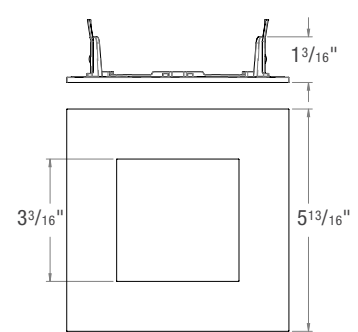

**ED5-SFST**  
Square Fixed Standard

**ED5-SFTL**  
Square Fixed Trimless  
Trimless Style for use with SNIC models only.

**ED5-SFWL**  
Square Wet Location

**ED5-SAST**  
Square Adjustable Standard  
Adjustable trim styles for use with adjustable AIC and ANC models only.